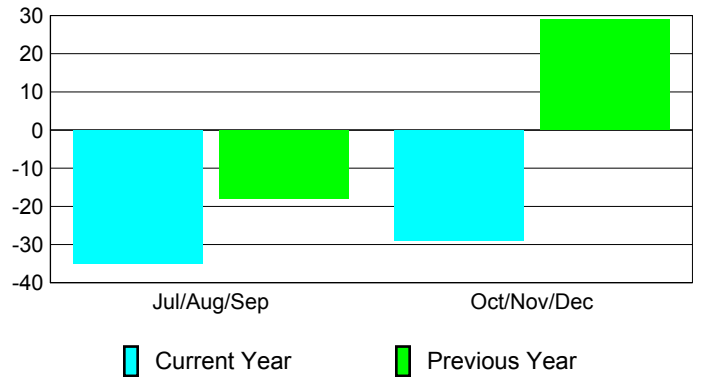

Comparison of Membership Gain/Loss

Current Year Compared to the Previous Year